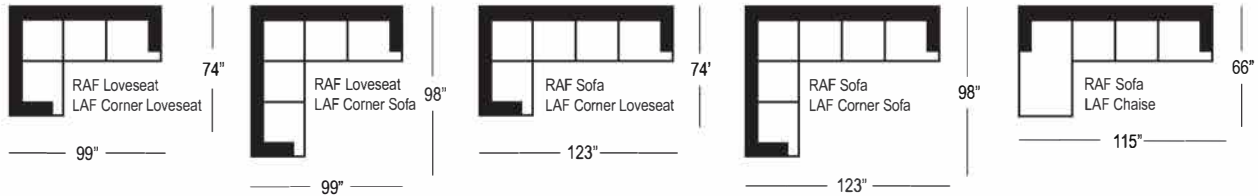

Barrymore

Shown with optional: Bench Seat

8751 Sofa

Kent Collection

Barrymore

KENT COLLECTION 8751

8751 Sofa
width 87" height 38"
depth 42" arm ht 23"

8751 Condo Sofa
width 72" height 38"
depth 42" arm ht 23"

8751 Chair
width 44" height 38"
depth 42" arm ht 23"

8751 Sectionals - 3 Seat Sofa Configuration

(Additional seats increase width by approximately 24")

8751 Special Sectionals - 2 Seat Sofa Configuration

(Additional seats increase width by approximately 37")

Please note that all measurements are approximate.