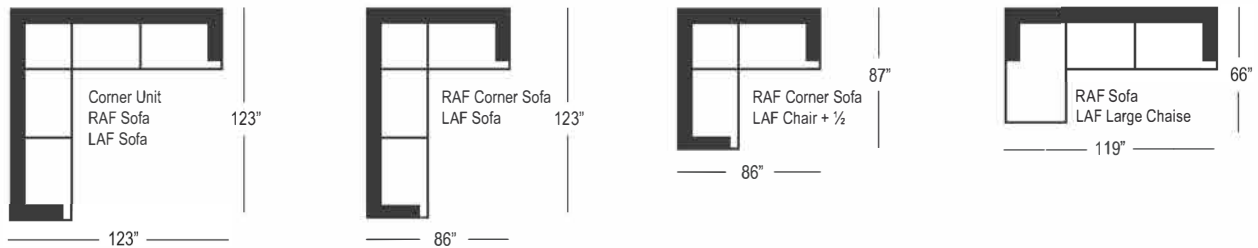

Barrymore

Shown with optional: Bench Seat

8751 Sofa

Kent Collection

Barrymore

KENT COLLECTION 8751

8751 Sofa
width 87" height 38"
depth 42" arm ht 23"

8751 Condo Sofa
width 72" height 38"
depth 42" arm ht 23"

8751 Chair
width 44" height 38"
depth 42" arm ht 23"

8751 Sectionals - 3 Seat Sofa Configuration

(Additional seats increase width by approximately 24")

8751 Special Sectionals - 2 Seat Sofa Configuration

(Additional seats increase width by approximately 37")

Please note that all measurements are approximate.